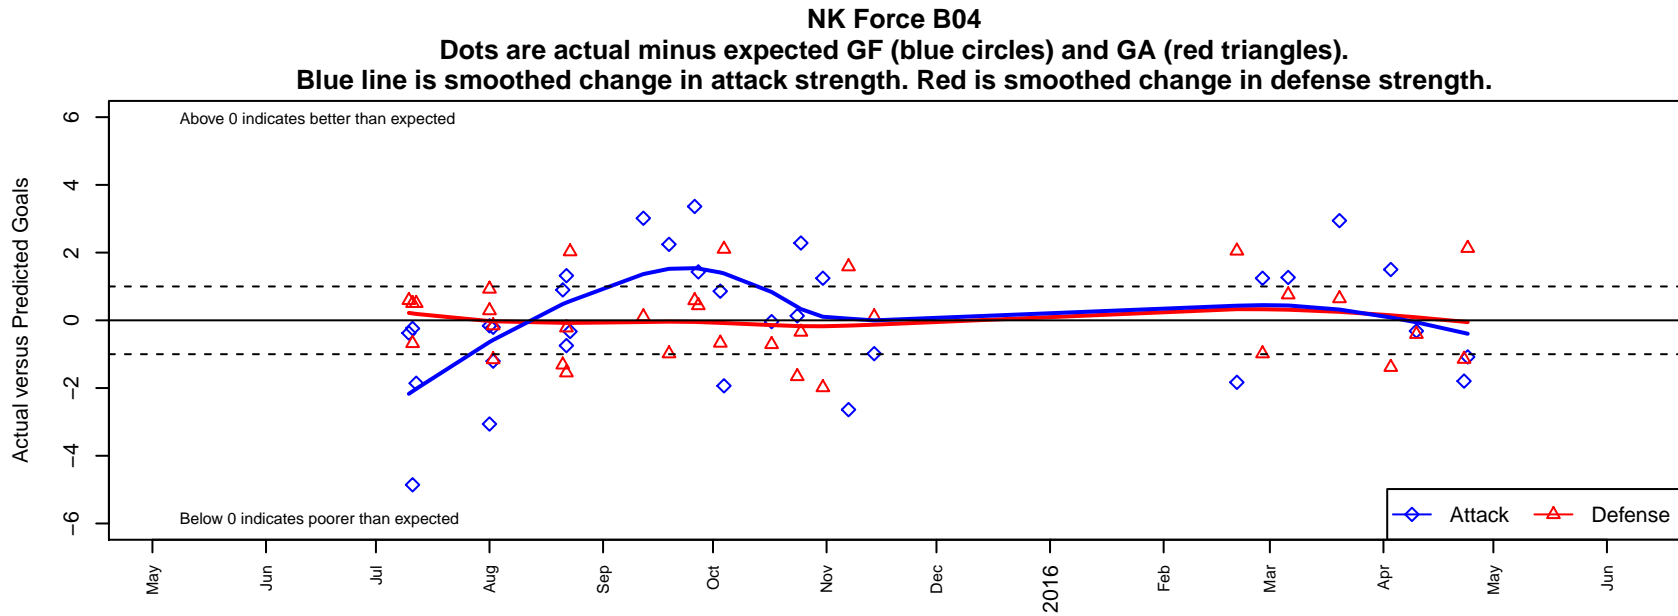

NK Force B04

North Kitsap SC
 Poulsbo, WA
 B04 total strength=280
 attack=0.26 defense=0.11
 fall league = PSPL Copa Green U11
 spr league = Spr PSPL Classic 2 U11

alt names used:
 North Kitsap BU11 Force
 NK Force
 NK Force
 NK Force
 NK Force

Venues played:
 2015 KCC BU11 Silver
 2015 Dungeness Cup BU11 Olympic
 2015 Island Cup BU11 Silver
 2015 PSPL Copa Green U11
 2015 Spr PSPL Classic 2 U11

**attack and defense variance (black dot)
relative to other teams
and top 10 in region**