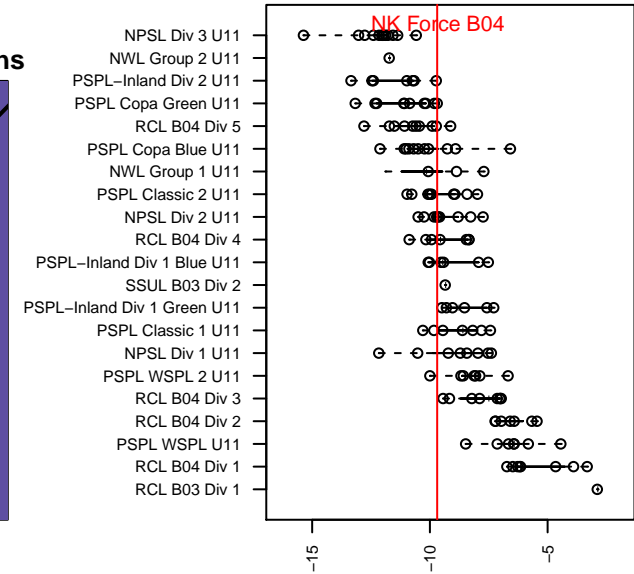

**attack and defense rating
relative to others at age
and all opponents in last 13 months**